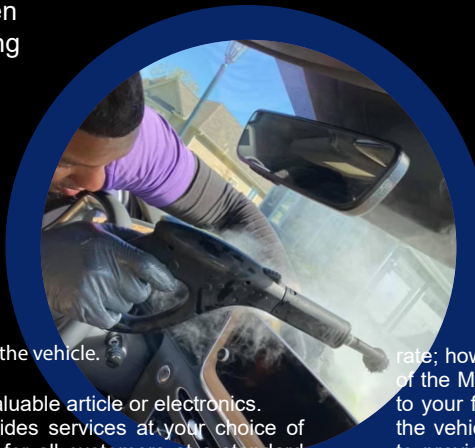

EXPRESS SPA

INCLUDES

- Thorough Washing, Microfiber & Forced Air-Dry
- Full Window Cleaning
- Thorough Vacuum
- Air Fresheners
- Clean Door Jams
- Light Interior Cleaning
- Carnauba Hand Wax
- Tire Dressing
- Hybrid Wax

Starting at

Cars	$110*
SUV/Minivan	$120*
Lg/Van/SUV	$140*

Tax not included

DETAILING PACKAGE: 4-6 HRS

BRONZE: Slight buffing & polishing

Includes: Full Intense Detailing

Removes all contaminants and stains caused by the environment, especially the acid rain damage & water spots. Reduces small scratches in the clear of the headlights. Approximately ten hours of work depending on the condition of the vehicle.

Starting at

Cars	$700*
SUV/Minivan	$800*
Lg/Van/SUV	$900*

Tax not included